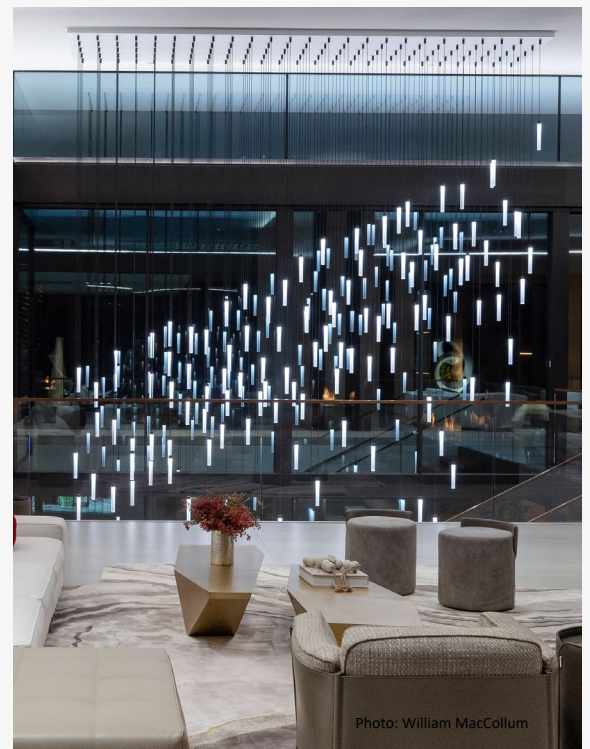

Photo: William MacCollum

Mod.Apr.25.2024